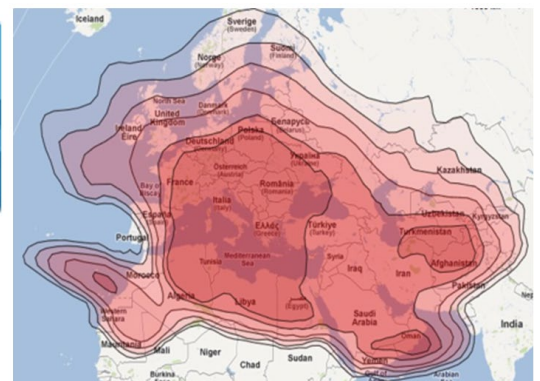

# Flyaway Terminal

High Performance Mobile Satellite Solutions

**Flyaway Satellite Terminal Solution**  
*Designed for Vehicle Mounting or Temporary Ground Deployment*

Kariba Systems' Flyaway Satellite Terminals are vehicle-mounted or case-based broadband terminals that use Ku and Ka frequency bands, specially designed to meet the needs of professionals across the board in all industries with requirement for high quality, wide bandwidth mobile satellite communication on demand.

Kariba Systems provides mobile broadband solutions to professionals in various sectors. With wide area coverage and a variety of terminals to select from, Kariba ensures you get the highest quality voice, data and video connection in any environment and location in the world.

Kariba only uses high quality flyaway vehicle-mounted and case-based terminals with full set of original accessories in its solutions.

Kariba Systems offers communication over Ka band by Hylas-2 satellite or Ku Band by Eutelsat satellite for ultimate performance for specific applications in EMEA Region.